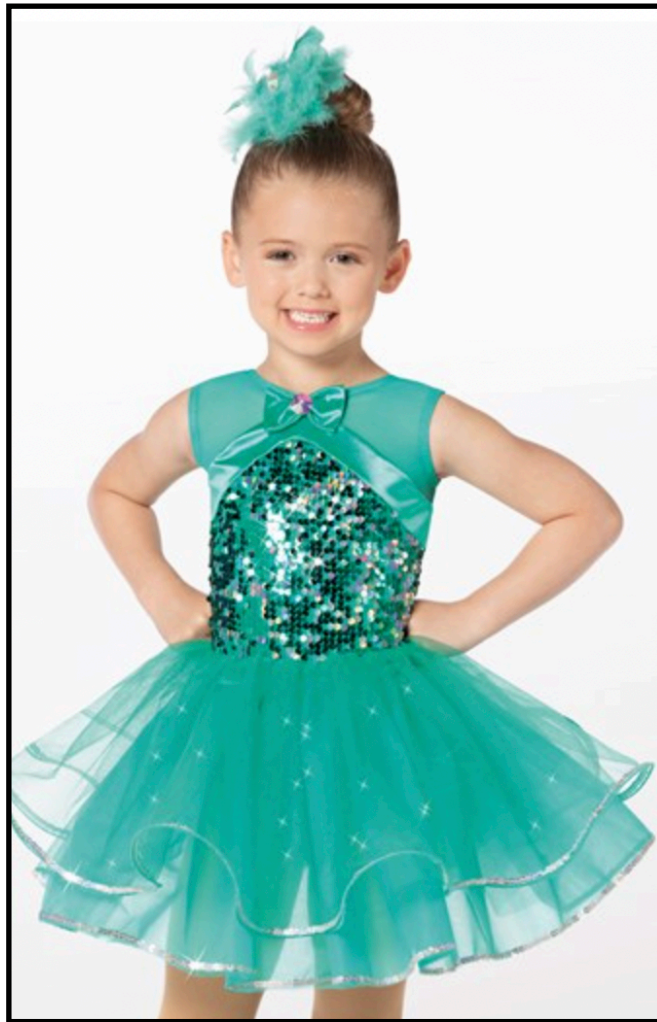

**Early Childhood Ballet/Tap**  
**Saturday 9:00**

**Hair: Ballet bun at crown of head**

**Shoes: Pink ballet shoes // Black tap shoes**

**Tights/Socks: Pink tights**

**Accessories (if applicable): Feather pinned on right side of bun**

**Song title: Hope is Alive // Do the Mermaid**

**Recital show day/time: Saturday, May 18th - 11:00am**

**Primary Ballet/Tap**  
**Saturday 9:45**

**Hair: Ballet bun at crown of head**

**Shoes: Pink ballet shoes // Black tap shoes**

**Tights/Socks: Pink tights // Nude (skin tone) tights**

**Accessories (if applicable): Hair piece pinned on right side of bun & scrunchi for tap**

**Song title: Lead Me // Get Your Sparkle On**

**Recital show day/time: Saturday, May 18th - 11:00am**