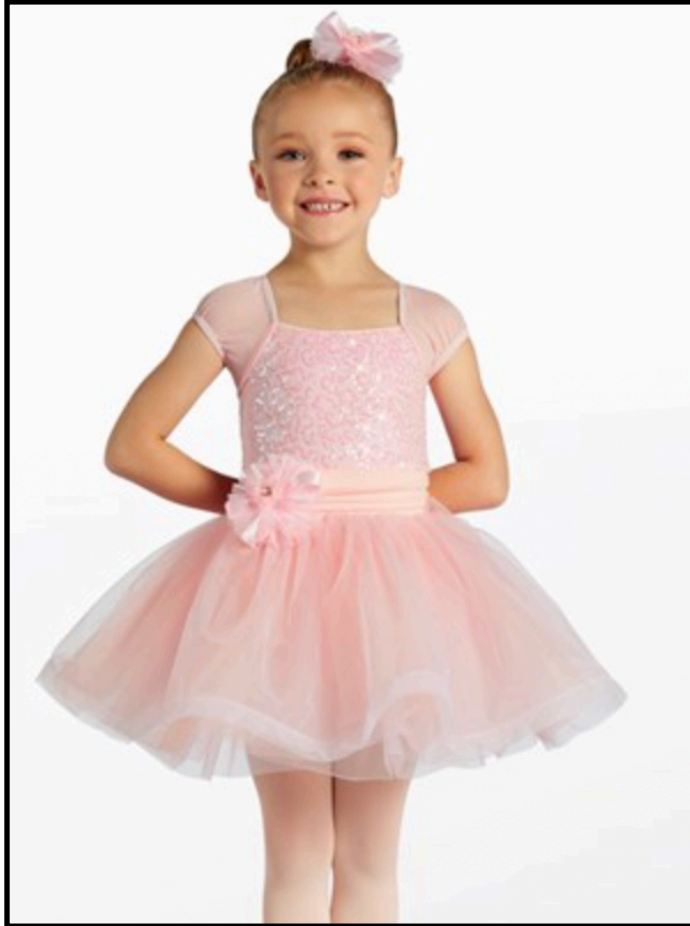

**Early Childhood Ballet/Tap**  
**Saturday 9:00**

**Hair: Ballet bun at crown of head**

**Shoes: Pink ballet shoes // Black tap shoes**

**Tights/Socks: Pink tights**

**Accessories (if applicable): Feather pinned on right side of bun**

**Song title: Hope is Alive // Do the Mermaid**

**Recital show day/time: Saturday, May 18th - 11:00am**

**Primary Ballet/Tap**  
**Saturday 9:45**

**Hair: Ballet bun at crown of head**

**Shoes: Pink ballet shoes // Black tap shoes**

**Tights/Socks: Pink tights // Nude (skin tone) tights**

**Accessories (if applicable): Hair piece pinned on right side of bun & scrunchi for tap**

**Song title: Lead Me // Get Your Sparkle On**

**Recital show day/time: Saturday, May 18th - 11:00am**